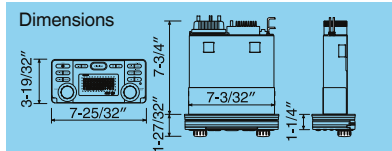

USB Connector even supports playback of WMA/MP3/AAC files.